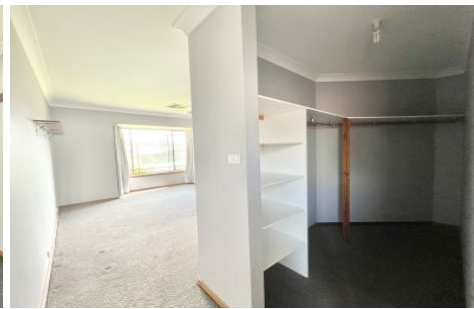

Flemings

8 Pineview Circuit Young NSW

4  2  2 

8 Pineview Circuit, Young is a neat and tidy, 4 bedroom home with plenty of room for all the family. Features include:

- Main bedroom with walk in robe & ensuite
- 3 Bedrooms with built-ins & ceiling fans
- Main bathroom with large corner bath, shower and seperate toilet
- Open plan, with 2 living areas and dining
- Ducted gas heating & evaporative cooling
- Large outdoor entertaining area
- Low maintenance gardens
- Double garage with internal access